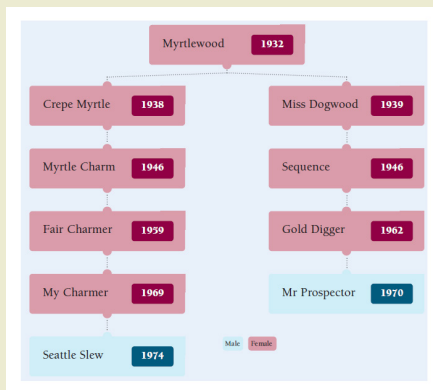

KEY SIRES & SIRE LINES IN KENTUCKY & CALIFORNIA WHO APPEAR PARTICULARLY COMPATIBLE WITH FAVERSHAM

Collectively, Pulpit-line stallions have, so far, done especially well with three principal lines.

The first is **DEPUTY MINISTER**. This cross has already produced Grade 1 winners such as Frosted, Tapizar, So Many Ways and American Gal.

The second consist of select branches from the **STORM CAT** line. These include:

- **FORESTRY** (who descends from the family of Mr. Prospector)
- **TALE OF THE CAT** (who descends from the family of Pulpit)
- **TABASCO CAT** (whose broodmare sire Sauce Boat descends from the family of A.P. Indy)
- **JOHANNESBURG** (who descends from the family of Pulpit)
- **BERNSTEIN** (who descends from the family of Buckpasser)

The third group is made up of key branches from the dominant line of **MR. PROSPECTOR**:

- **UNBRIDLED'S SONG** (who descends from the family of Lucky Pulpit)
- **MUTAKDDIM** (who descends from the family of