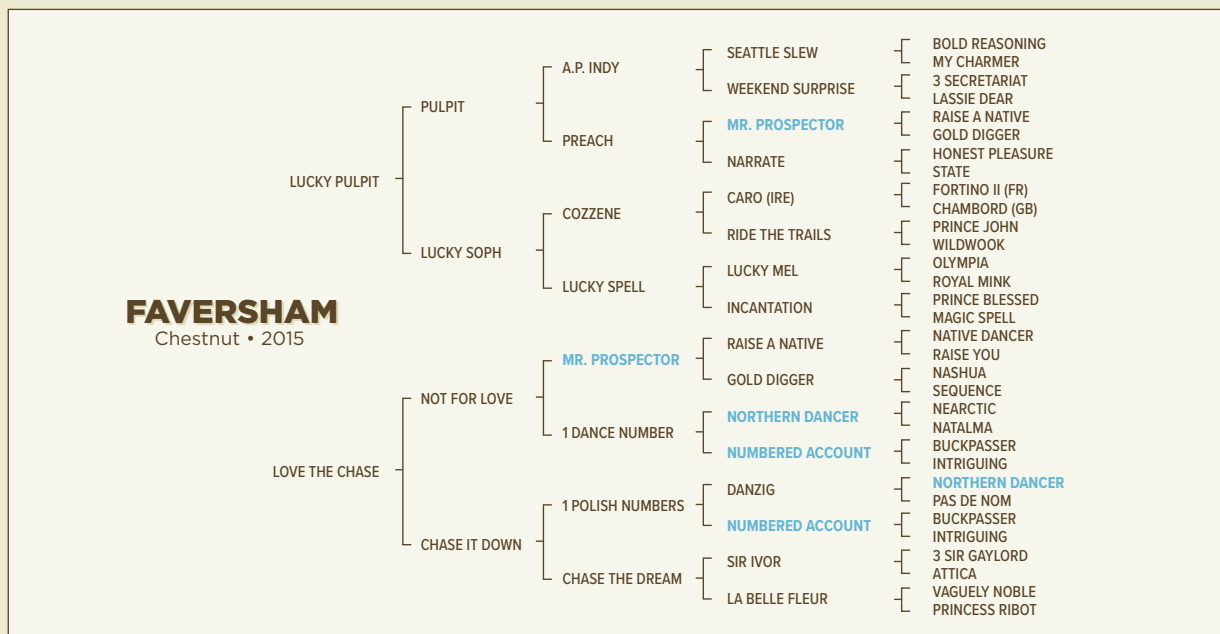

A much more remarkable relationship exists between the brothers' dam, Love the Chase, and My Charmer, dam of Seattle Slew – founder of this sire line. Slew's dam, My Charmer, is inbred 3X3 to Striking and her Hall of Fame sister Busher (both by War Admiral

from Baby League by Bubbling Over). The pair were two key granddaughters of La Troienne (Fr), both very close relatives of Numbered Account, who appears 3X3 within the dam of this extraordinary pedigree.

Favershams' pedigree also carries a cross of the half-brothers Secretariat and Sir Gaylord in the fifth generation, creating inbreeding to 1973 Broodmare of the Year Somethingroyal.

It is the formation of these patterns of female family inbreeding (FFI), I believe, that makes the California Chrome / Favershams pedigree particularly auspicious. As such, FFI will continue to serve as a primary strategy in the pedigree analysis of potential broodmare candidates for Favershams, specifically the introduction of complementary family strains.

Let me add that it is indeed a privilege to actually get to recommend matings for a stallion whose full name just happens to be that of my own family. I have Perry and Denise Martin to thank for all of that.

— Rommy Favershams
Thoroughbred Pedigree Analyst
EQUICROSS.com